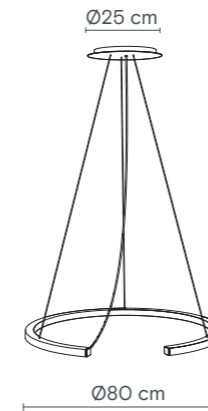

Dimensions / Dimensions / Dimensiones

Certificates / Certificats / Certificados