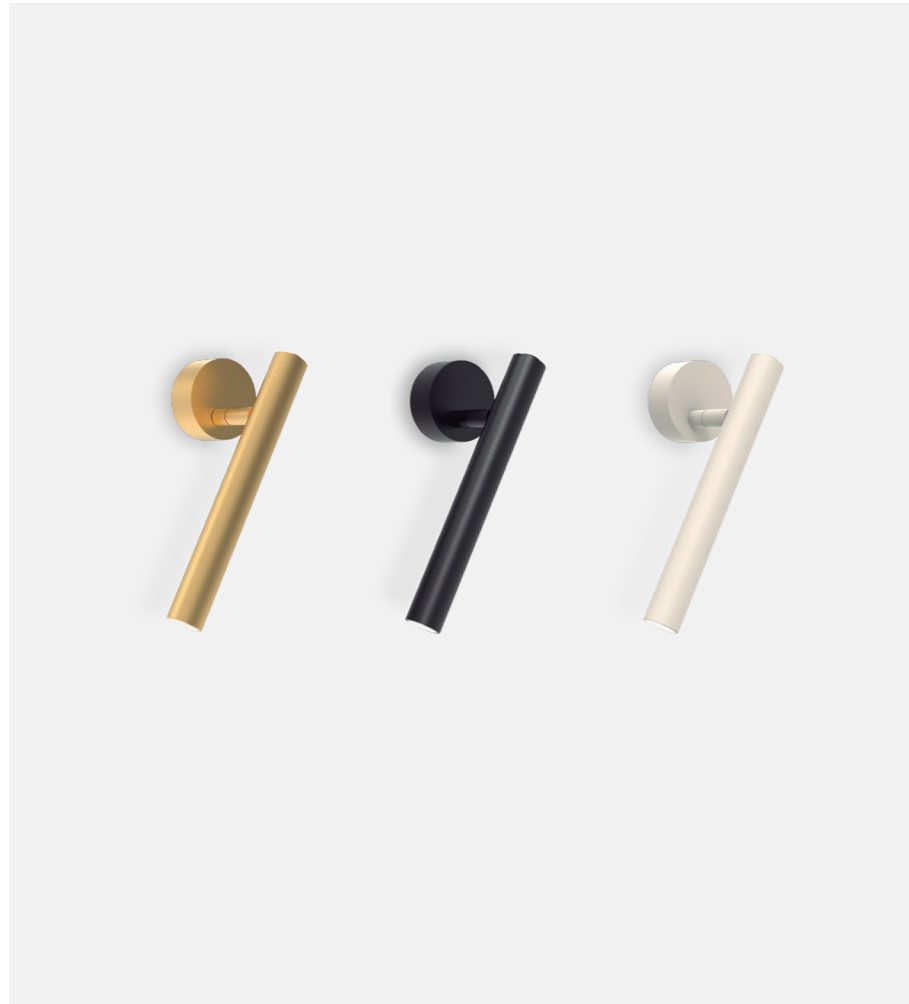

SIGO,

Rui

Description / Description / Descripción

Lamp / Lampe / Lámpara	LED
Power / Puissance / Potencia	2,7W
Flux / Flux / Flujo	250Lm
Colour t. / T. couleur / T. color	3000K
Angle / Angle / Ángulo	45°
CRI / IRC / IRC	≥ 90
IP / IP / IP	IP20
Protocol / Protocole / Protocolo	On-off
Driver / Driver / Controlador	Included / Inclus / Incluido
Voltage / Voltage / Voltaje	220-240V
Guarantee / Garantie / Garantía	5 years / 5 ans / 5 años

Materials / Matériaux / Materiales

Iron structure and aluminum base.
Structure en fer et base en aluminium.
Estructura de hierro y base de aluminio.

Finishes / Finitions / Acabados

- Matte black / Noir mat / Negro mate
  Ref. 01162
- Matte white / Blanc mat / Blanco mate
  Ref. 02466
- Gold / Doré / Dorado
  Ref. 01179

Dimensions / Dimensions / Dimensiones

Certificates / Certificats / Certificados

SIGO,