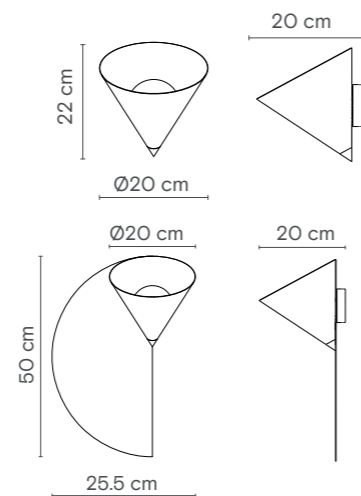

Dimensions / Dimensions / Dimensiones

(EN) Meet Rui, a subtle, minimalist, and elegant reading sconce designed to seamlessly integrate into any bedroom. Its compact form features a convenient switch positioned on the opposite side of the lighting focus, ensuring effortless control and providing a comfortable and sophisticated reading experience.