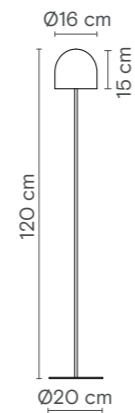

Dimensions / Dimensions / Dimensiones

Certificates / Certificats / Certificados