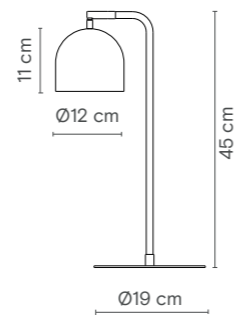

Dimensions / Dimensions / Dimensiones

Certificates / Certificats / Certificados