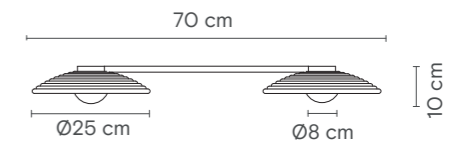

Dimensions / Dimensions / Dimensiones

Certificates / Certificats / Certificados