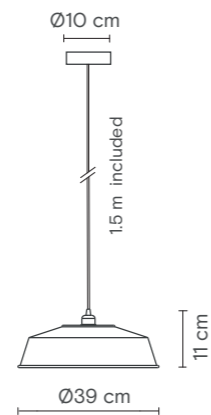

Dimensions / Dimensions / Dimensiones

Certificates / Certificats / Certificados