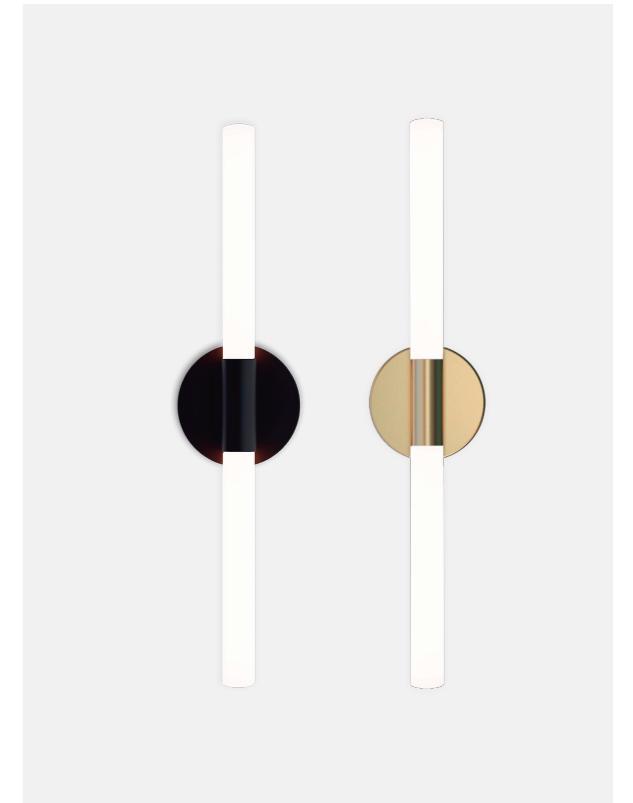

Dimensions / Dimensions / Dimensiones

Certificates / Certificats / Certificados