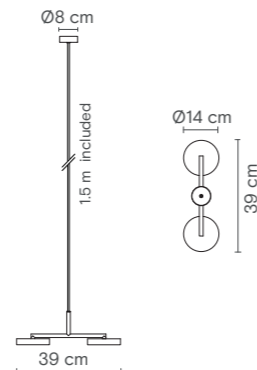

Dimensions / Dimensions / Dimensiones

Certificates / Certificats / Certificados