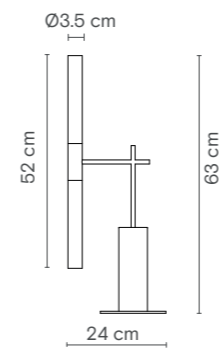

Dimensions / Dimensions / Dimensiones

Certificates / Certificats / Certificados