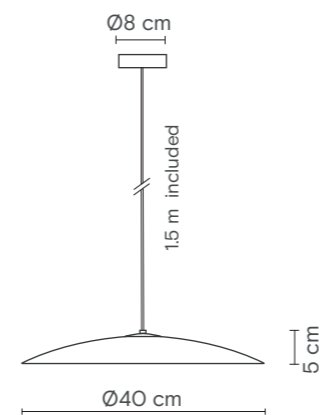

Dimensions / Dimensions / Dimensiones

Certificates / Certificats / Certificados