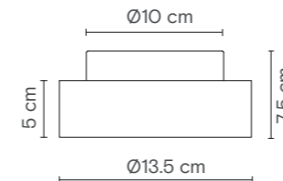

Dimensions / Dimensions / Dimensiones

Certificates / Certificats / Certificados