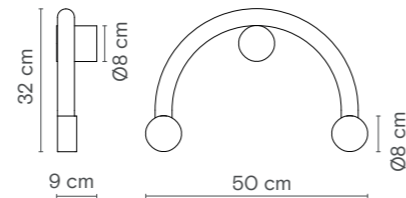

Dimensions / Dimensions / Dimensiones

Certificates / Certificats / Certificados