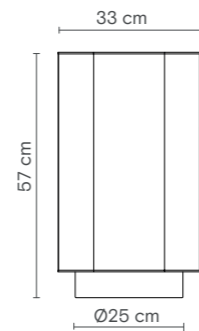

Dimensions / Dimensions / Dimensiones

Certificates / Certificats / Certificados