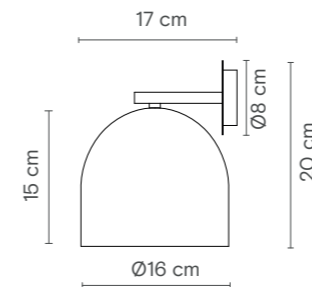

Dimensions / Dimensions / Dimensiones

Certificates / Certificats / Certificados