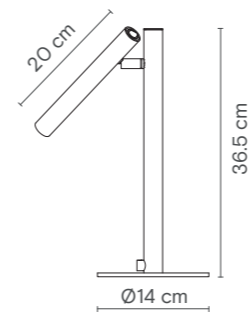

Dimensions / Dimensions / Dimensiones

Certificates / Certificats / Certificados