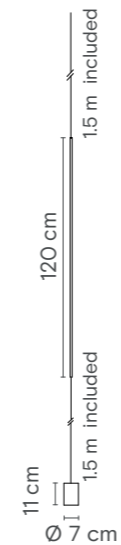

Dimensions / Dimensions / Dimensiones

Certificates / Certificats / Certificados