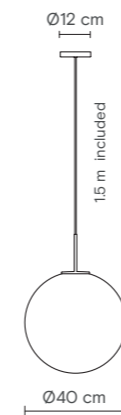

Dimensions / Dimensions / Dimensiones

Certificates / Certificats / Certificados