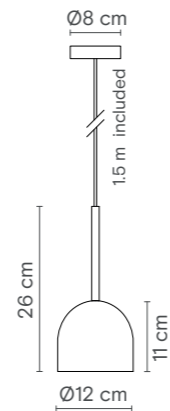

Dimensions / Dimensions / Dimensiones

Certificates / Certificats / Certificados