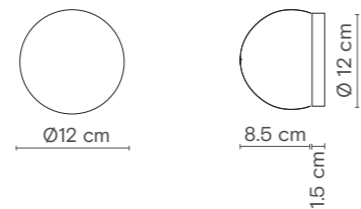

Dimensions / Dimensions / Dimensiones

Certificates / Certificats / Certificados