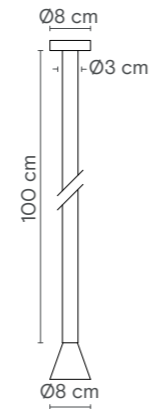

Dimensions / Dimensions / Dimensiones

Certificates / Certificats / Certificados