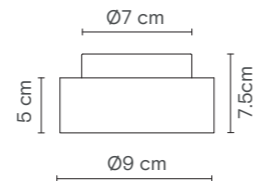

Dimensions / Dimensions / Dimensiones

Certificates / Certificats / Certificados