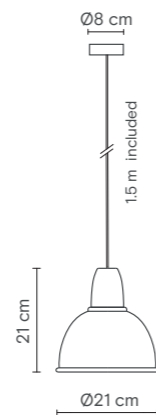

Dimensions / Dimensions / Dimensiones

Certificates / Certificats / Certificados