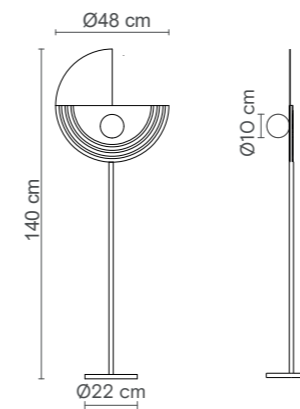

Dimensions / Dimensions / Dimensiones

Certificates / Certificats / Certificados