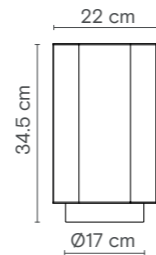

Dimensions / Dimensions / Dimensiones

Certificates / Certificats / Certificados