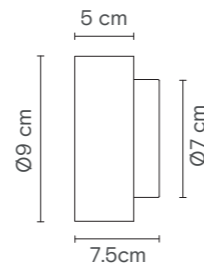

Dimensions / Dimensions / Dimensiones

Certificates / Certificats / Certificados