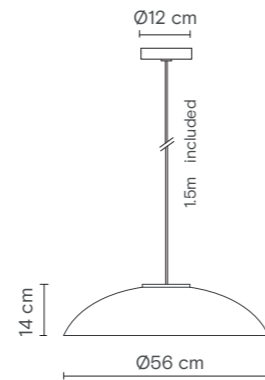

Dimensions / Dimensions / Dimensiones

Certificates / Certificats / Certificados