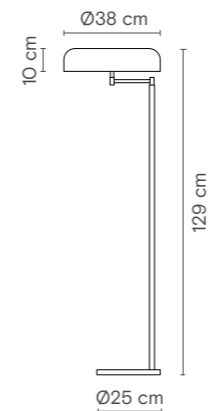

Dimensions / Dimensions / Dimensiones

Certificates / Certificats / Certificados