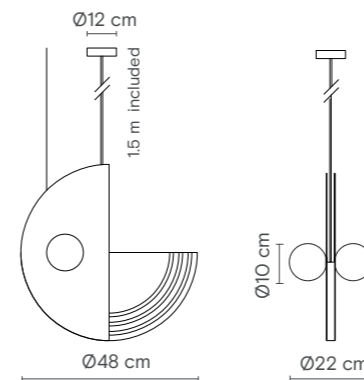

Dimensions / Dimensions / Dimensiones

Certificates / Certificats / Certificados