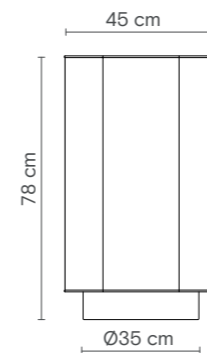

Dimensions / Dimensions / Dimensiones

Certificates / Certificats / Certificados