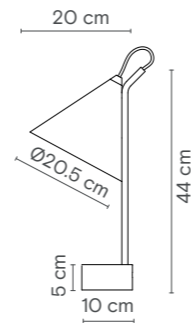

Dimensions / Dimensions / Dimensiones

Certificates / Certificats / Certificados