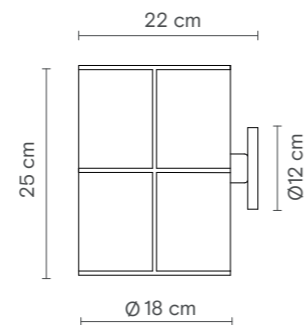

Dimensions / Dimensions / Dimensiones

Certificates / Certificats / Certificados