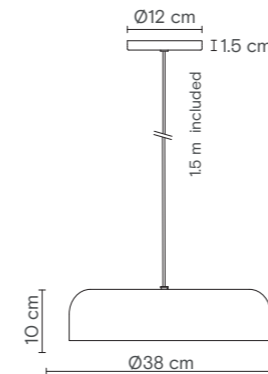

Dimensions / Dimensions / Dimensiones

Certificates / Certificats / Certificados