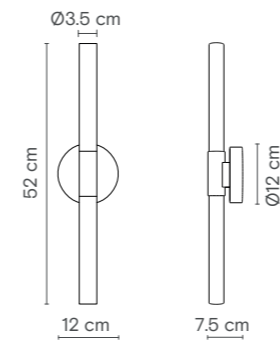

Dimensions / Dimensions / Dimensiones

Certificates / Certificats / Certificados