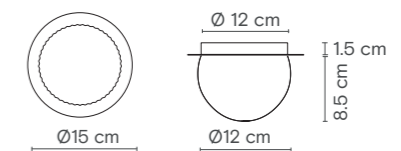

Certificates / Certificats / Certificados

Dimensions / Dimensions / Dimensiones