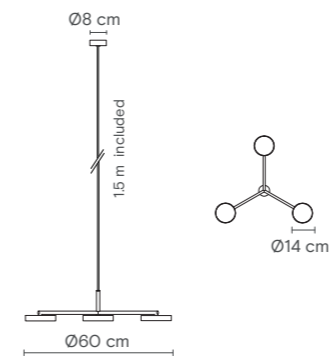

Dimensions / Dimensions / Dimensiones

Certificates / Certificats / Certificados