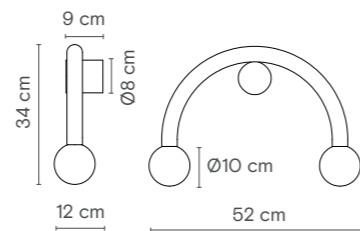

Dimensions / Dimensions / Dimensiones

Certificates / Certificats / Certificados