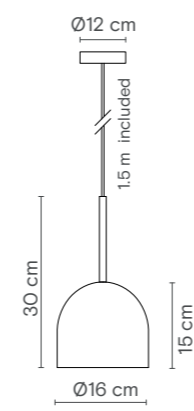

Dimensions / Dimensions / Dimensiones

Certificates / Certificats / Certificados