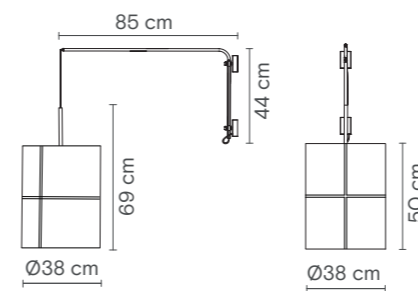

Dimensions / Dimensions / Dimensiones

Certificates / Certificats / Certificados