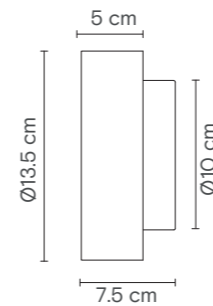

Dimensions / Dimensions / Dimensiones

Certificates / Certificats / Certificados