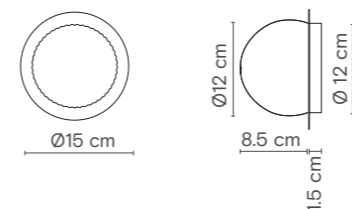

Dimensions / Dimensions / Dimensiones

Certificates / Certificats / Certificados