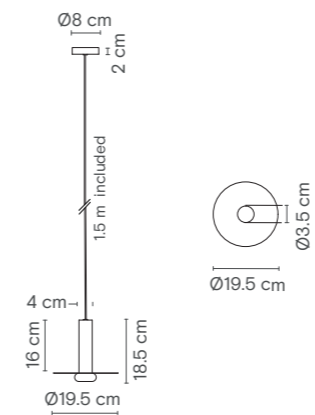

Dimensions / Dimensions / Dimensiones

Certificates / Certificats / Certificados