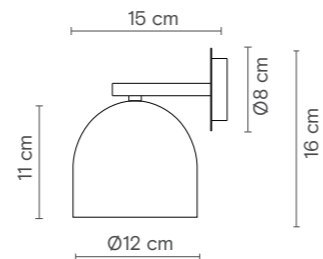

Dimensions / Dimensions / Dimensiones

Certificates / Certificats / Certificados