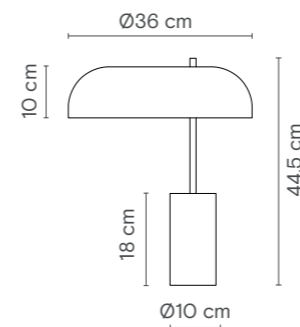

Dimensions / Dimensions / Dimensiones

Certificates / Certificats / Certificados