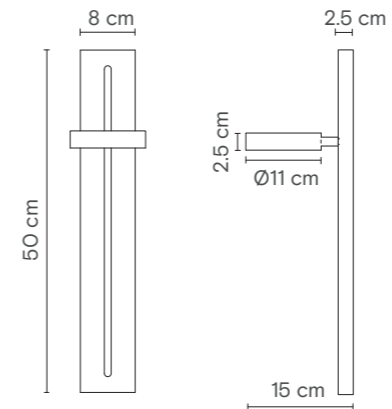

Dimensions / Dimensions / Dimensiones

Certificates / Certificats / Certificados