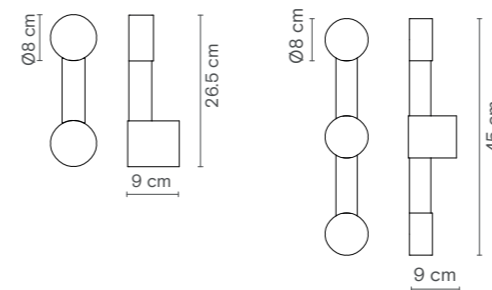

Certificates / Certificats / Certificados

Dimensions / Dimensions / Dimensiones