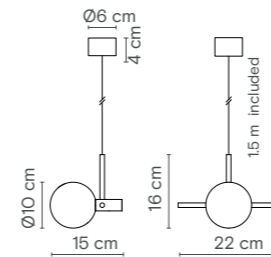

Dimensions / Dimensions / Dimensiones

Certificates / Certificats / Certificados