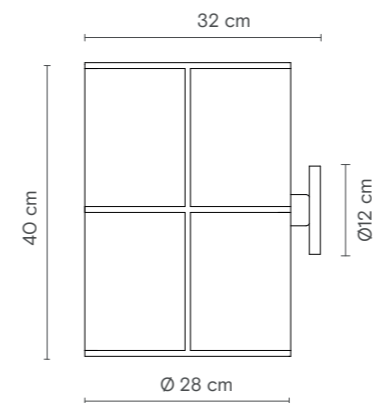

Dimensions / Dimensions / Dimensiones

Certificates / Certificats / Certificados