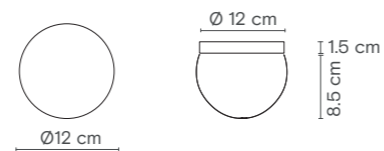

Certificates / Certificats / Certificados

Dimensions / Dimensions / Dimensiones