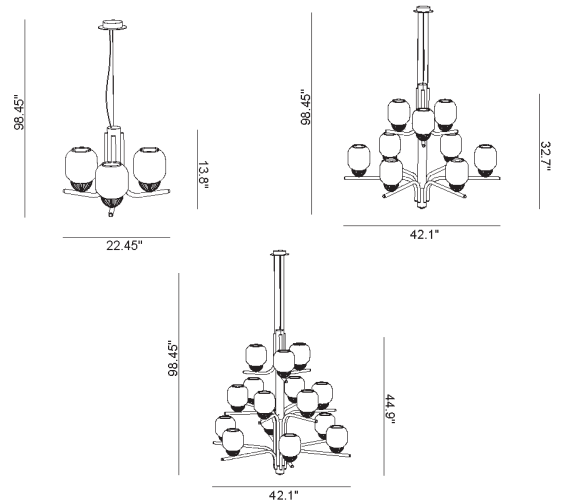

TheChandelier

Product Name

TheChandelier Chandelier

Dimensions

Light Source

3 Lights: 3 x E26 LED

9 Lights: 9 x E26 LED

15 Lights: 15 x E26 LED

Features

- Design by Alfonso de la Fuente (Pichiglas Studio) for AlmaLight
- Large-scale chandeliers for focal points and ambient illumination
- Iron structures with ovoid-shaped oval glass diffusers
- Offered in 3, 9 and 15 light options
- Choice of electroplated polished brass or textured painted white or black finishes
- Suitable for residential, hospitality, corporate, retail, and restaurant designs