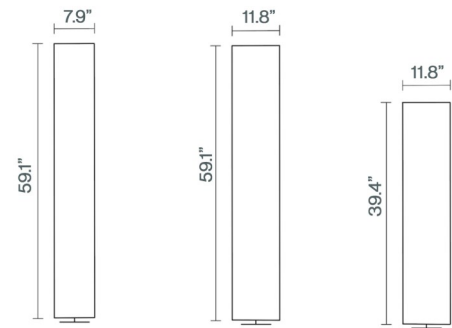

Tub p

Product Name

Tub p Floor Lamp

Dimensions

Tub Ø 20 cm Tub Ø 30 x 150 cm Tub Ø 30 x 100 cm

Light Source

20cm: 3x 12W E26 Retrofit LED

30x 150cm: 3x 12W E26 Retrofit LED

30x 100cm: 2x 12W E26 Retrofit LED

Features

- Design by the Luxcambra Team
- Floor lamps for evenly diffused ambient illumination
- Timeless tube shaped form
- Lamps are offered in three sizes
- Shades offered in natural canvas, sand cotton, beige burlap, sacco, white parchment, or beige parchment
- Base and stand in textured black finish
- Suitable for residential, restaurant, retail, corporate, and hospitality