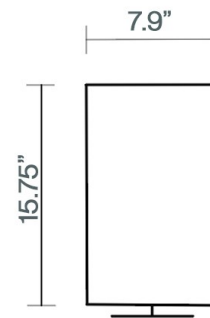

Tub s

Product Name

Tub s Table Lamp

Dimensions

Light Source

1x 12W E26 Retrofit LED

Features

- Design by the Luxcambra Team
- Table lamp for diffused ambient illumination
- Timeless tube shaped form
- Shades offered in natural canvas, sand cotton, beige burlap, sacco, white parchment, or beige parchment
- Base and stand in textured black finish
- Suitable for residential, restaurant, retail, corporate, and hospitality