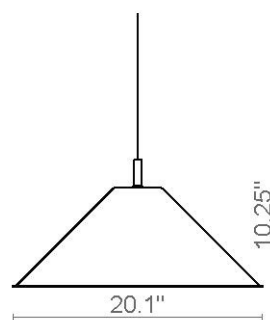

Type: _____

Project: _____

Specifier: _____

Notes: _____

Conica

Product Name

Conica Pendant Light

Dimensions