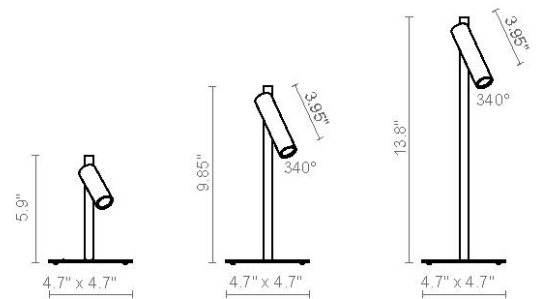

Manhattan S

Product Name

Manhattan S Table Lamp

Dimensions

Manhattan s XS

Manhattan s S

Manhattan s L

Light Source

1x 3W 150 lumens 3000K LED

Features

- Design by Luxcambra
- Adjustable head table lamp for direct ambient illumination
- Metal stem and base
- Head rotates 340 degrees
- Offered in white, black, or nickel
- Offered in three heights
- Suitable for residential, restaurant, retail, corporate, and hospitality