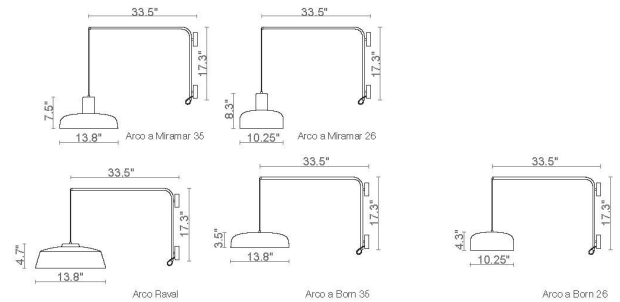

Arco Metal

Product Name

Arco Metal Wall Light

Dimensions

Light Source

1x 12W E26 Retrofit LED A, Globe or Half Chrome

Features

- Design by Luxcambra
- Wall mounted pendant lights for direct and ambient illumination
- Articulated arm rotates horizontally 180 degrees
- Metal stem and base
- Arco uses Miramar, Raval and Born metal shades
- Offered in textured off-white, textured black, or polished aluminum with black finishes
- Offered in white or black
- Suitable for residential, restaurant, retail, corporate, and hospitality