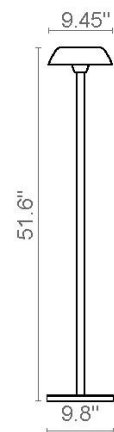

Sarria P

Product Name

Sarria P Floor Lamp

Dimensions

Light Source

1 x 12W E26 Retrofit LED

Features

- Design by Xavier Sole for Luxcambra
- Modern interpretation of a classic incandescent lamp
- Floor lamp for diffused and direct ambient illumination
- Metal shade and base with glass diffuser
- Painted black, white, or terracotta finish
- Suitable for residential, restaurant, retail, corporate, and hospitality