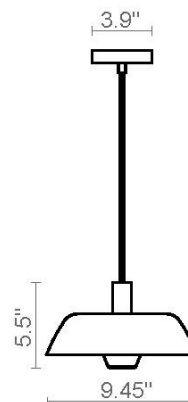

Sarria C

Product Name

Sarria C Pendant Lamp

Dimensions

Light Source

1 x 12W E26 Retrofit LED

Features

- Design by Xavier Sole for Luxcambra
- Modern interpretation of a classic incandescent lamp
- Pendant lamp for diffused and direct ambient illumination
- Metal shade and base with glass diffuser
- Painted black, white, or terracotta finish
- Suitable for residential, restaurant, retail, corporate, and hospitality