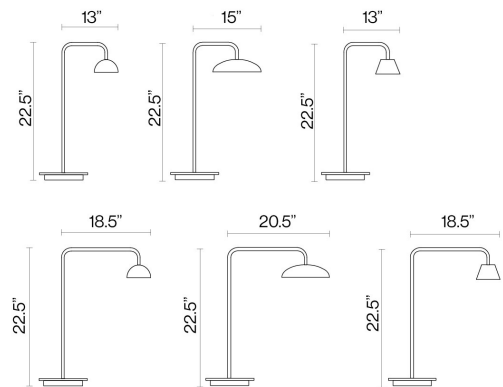

Absidiola S Arm

Product Name

Absidiola S Arm Table Lamp

Dimensions

Light Source

1x 3.5W 420 lumens 2700K PCB LED

Features

- Design by Jordi Llopis for Luxcambra
- 1 light table lamp with arm for direct ambient illumination
- Metal stem and base with ceramic or alabaster shade
- Shades are offered in three shapes: Mini, Conica, and Plato
- Offered in two arm lengths
- Painted black finish
- Shade choices: Ceramic Natural terracotta, glazed white, glazed beige, glazed green, glazed red, glazed black, glazed bluish-grey, glazed; Natural alabaster
- Suitable for residential, restaurant, retail, corporate, and hospitality