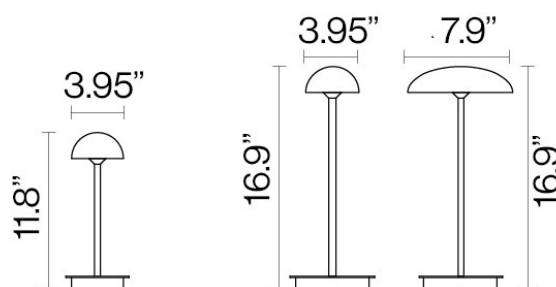

Absidiola S

Product Name

Absidiola S Table Lamp

Dimensions

Light Source

1x 3.5W 420 lumens 2700K PCB LED

Features

- Design by Jordi Llopis for Luxcambra
- 1 light table lamp for indirect ambient illumination
- Metal stem and base with ceramic or alabaster shade
- Shades are offered in two shapes: Mini and Plato
- Offered in two heights, small is Mini shade only
- Painted black finish
- Shade choices: Ceramic Natural terracotta, glazed white, glazed beige, glazed green, glazed red, glazed black, glazed bluish-grey, glazed; Natural alabaster
- Suitable for residential, restaurant, retail, corporate, and hospitality