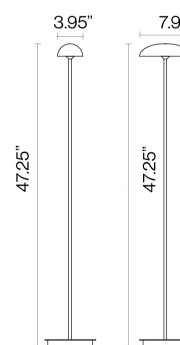

Type: _____

Project: _____

Specifier: _____

Notes: _____

Absidiola P Floor

Product Name

Absidiola P Floor Lamp

Dimensions

Light Source

1x 3.5W 420 lumens 2700K PCB LED

Features

- Design by Jordi Llopis for Luxcambra
- 1 light floor lamp for indirect ambient ambient illumination
- Metal stem and base with ceramic or alabaster shade Shades are offered in two shapes: Mini and Plato
- Painted black finish
- Shade choices: Ceramic Natural terracotta, glazed white, glazed beige, glazed green, glazed red, glazed black, glazed bluish-grey, glazed; Natural alabaster
- Suitable for residential, restaurant, retail, corporate, and hospitality