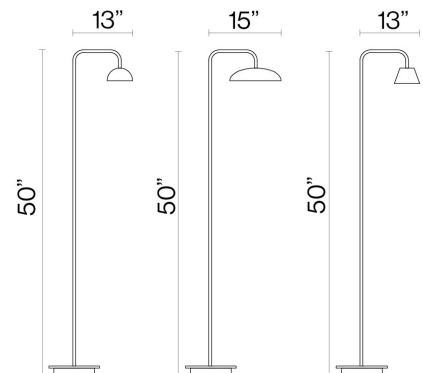

Absidiola P Arm

Product Name

Absidiola P Arm Floor Lamp

Dimensions

Light Source

1x 3.5W 420 lumens 2700K PCB LED

Features

- Design by Jordi Llopis for Luxcambra
- 1 light floor lamp with arm for direct ambient illumination
- Metal stem and base with ceramic or alabaster shade Shades are offered in three shapes: Mini, Conica, and Plato
- Painted black finish
- Shade choices: Ceramic Natural terracotta, glazed white, glazed beige, glazed green, glazed red, glazed black, glazed bluish-grey, glazed; Natural alabaster
- Suitable for residential, restaurant, retail, corporate, and hospitality