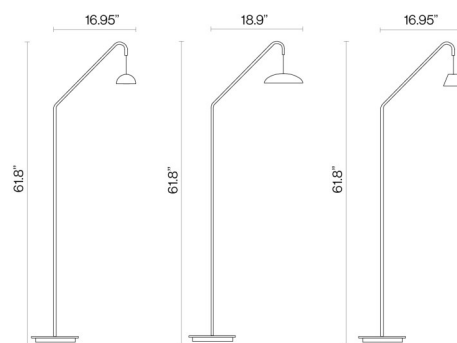

Type: _____

Project: _____

Specifier: _____

Notes: _____

Absidiola P Arco

Product Name

Absidiola P Arco Floor Lamp

Dimensions

Light Source

1x 3.5W 420 lumens 2700K PCB LED

Features

- Design by Jordi Llopis for Luxcambra
- 1 light arco floor lamp for direct ambient illumination
- Metal stem and base with ceramic or alabaster shade Shades are offered in three shapes: Mini, Conica, and Plato
- Painted black finish
- Shade choices: Ceramic Natural terracotta, glazed white, glazed beige, glazed green, glazed red, glazed black, glazed bluish-grey, glazed; Natural alabaster
- Suitable for residential, restaurant, retail, corporate, and hospitality