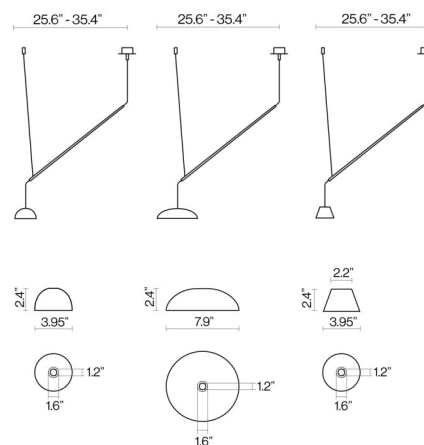

Absidiola C Mobile

Product Name

Absidiola C Mobile Pendant Lamp

Dimensions

Light Source

4.2W 420 lumens 2700K PCB LED

Features

- Design by Jordi Llopis for Luxcambra
- Mobile pendant collection using ceramic and alabaster shades for direct ambient illumination
- Unique mounting system allows for several different configurations depending on support cable length
- Shades are offered in three shapes: Mini, Plato, and Conica
- Painted black finish
- Shade choices: Ceramic Natural terracotta, glazed white, glazed beige, glazed green, glazed red, glazed black, glazed bluish-grey, glazed; Natural alabaster
- Suitable for residential, restaurant, retail, corporate, and hospitality