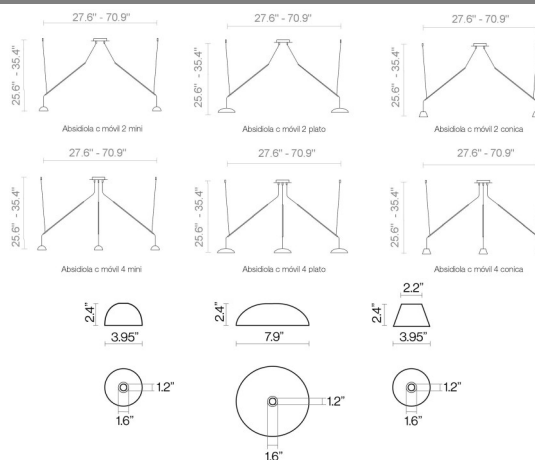

Absidiola C Mobile 2/4

Product Name

Absidiola C Mobile 2 /4 Light Pendant Lamp

Dimensions

Light Source

2x 4.2W 420 lumens 2700K PCB LED

4x 4.2W 420 lumens 2700K PCB LED

Features