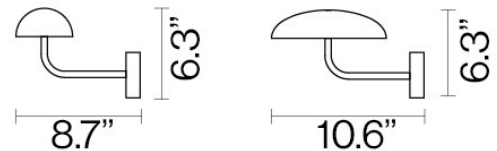

Absidiola A Indirect

Product Name

Absidiola A Indirect Wall Light

Dimensions

Light Source

1x 3.5W 420 lumens 2700K PCB LED

Features

- Design by Jordi Llopis for Luxcambra
- 1 light wall light for indirect ambient illumination
- Metal arm with ceramic or alabaster shade
Shades are offered in two shapes: Mini and Plato
- Painted black finish
- Shade choices: Ceramic Natural terracotta, glazed white, glazed beige, glazed green, glazed red, glazed black, glazed bluish-grey, glazed; Natural alabaster
- Suitable for residential, restaurant, retail, corporate, and hospitality