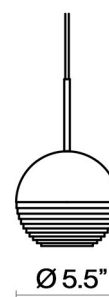

Terra C

Product Name

Terra C Pendant Light

Dimensions

Light Source

1 x 12W E26 Retrofit LED

Features

- Design by Bruno de Avila for Luxcambra
- Adjustable shade pendant for direct and ambient illumination
- Sculpted natural cork sphere shade
- Sustainable materials with negative carbon footprint to offset electrical components
- White or black structure with satin brass tube and black pvc cord
- Use individually or in groupings
- Suitable for residential, retail, restaurant, and hospitality