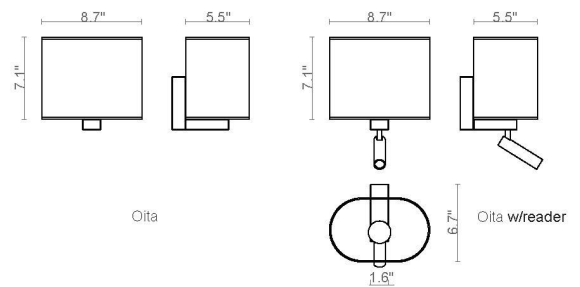

Oita

Product Name

Oita Wall Light

Dimensions

Light Source

Oita: 1 x 12W E26 retrofit LED

Oita w/Reader: 1 x 12W E26 retrofit LED + 3W LED
150 lumens 2700K

Features