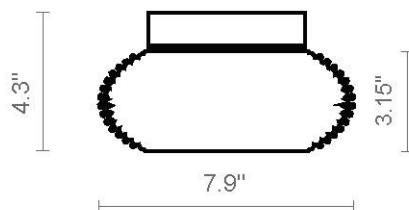

NIUET PL Ceiling

Product Name

Niuet PL Ceiling Light

Dimensions

Light Source

8W GX-53 670 lumens 2700K LED

Features

- Design by Xavier Sole for Luxcambra
- Ceiling light for diffused and direct ambient illumination
- Wicker shades handcrafted by master basket weavers from Girona
- White painted finish
- Suitable for residential, restaurant, retail, and hospitality