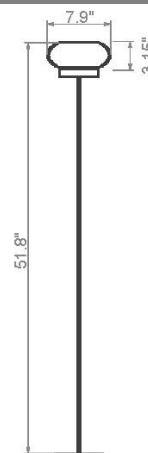

NIUET P Floor

Product Name

Niuet P Floor Lamp

Dimensions

Light Source

8W GX-53 670 lumens 2700K LED

Features

- Design by Xavier Sole for Luxcambra
- Floor lamp for diffused and indirect ambient illumination
- Wicker shades handcrafted by master basket weavers from Girona
- White painted finish
- Suitable for residential, restaurant, retail, and hospitality