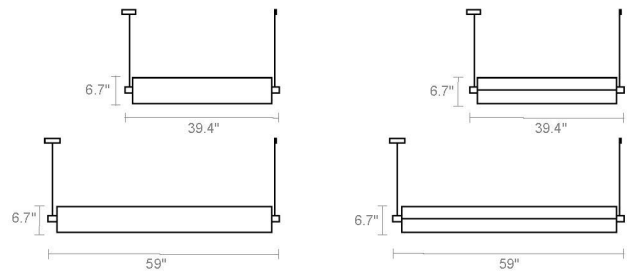

Barceloneta Horizontal

Product Name

Barceloneta Horizontal Pendant Light

Dimensions

Light Source

Barceloneta 100 : 16.5W LED 1760 lumens

Barceloneta 150 : 24W LED 2640 lumens

Features

- Design by Jordi Llopis for Luxcambra
- Linear pendant for diffused ambient illumination
- Inspired by Barcelona's rolled wooden shutters
- Offered in two lengths—39.4" and 59"
- Tubular lampshade in white, beige or white parchment and cool grey cottonet
- Textured black structure
- Suitable for residential, retail, restaurant, and hospitality