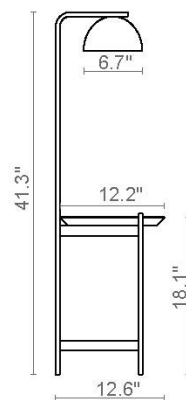

Absis P

Product Name

Absis P Floor Lamp

Dimensions

Light Source

1 x 3.5W PCB LED 420 lumens 2700K

Features

- Design by Jordi Llopis for Luxcambra
- Floor lamp with table surfaces for ambient illumination
- The Absis collection pays homage to the traditional Catalan vault and the clay used to construct them
- Handmade ceramic lampshade and tabletop in natural terracotta finish in raw or off-white varnished color
- Textured white or black structure
- Suitable for residential, retail, restaurant, and hospitality