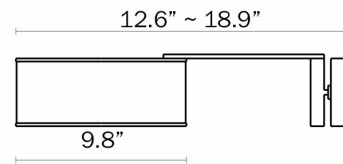

Matrix Wall

Product Name

Matrix Wall Light

Dimensions

Light Source

1 x 12W E26 Retrofit LED

Features

- Design by the Luxcambra team
- Swing arm wall lamp with an adjustable shade for direct and ambient illumination
- Shade rotates to increase reach of the lamp
- Suitable residential, retail, restaurant, and hospitality
- Cotton shade with metal body
- Shades are offered in Osaka, grey cotton, dark sand cotton, sand cotton, or white cotton
- Metal structure are offered in nickel, white or black