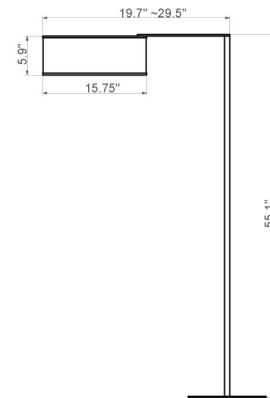

Matrix Floor Lamp

Product Name

Matrix Floor Lamp

Dimensions

Light Source

1 x 12W E26 Retrofit LED

Features

- Design by the Luxcambra team
- Floor lamp with an adjustable shade for direct and ambient illumination
- Shade rotates to increase reach of the lamp
- Suitable residential, retail, restaurant, and hospitality
- Cotton shade with metal body
- Shades are offered in Osaka, grey cotton, dark sand cotton, sand cotton, or white cotton
- Metal structure are offered in nickel, white or black