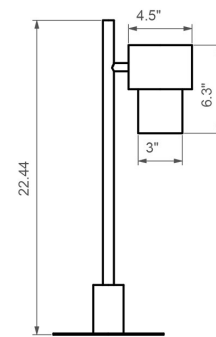

Kan Table Lamp

Product Name

Kan Table Lamp

Dimensions

Light Source

1 x 8W GU10 Retrofit LED

Features

- Design by Jordi Llopis for Luxcambra
- Table lamp with adjustable shade for direct and ambient illumination
- Suitable residential, retail, restaurant, and hospitality
- Cotton shade with metal body
- Shades are offered in grey cotton, sand cotton, or white cotton
- Metal structure are offered in white or black