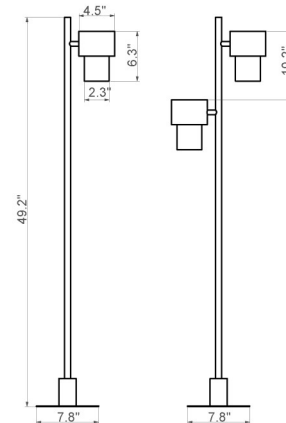

Kan Floor Lamp

Product Name

Kan Floor Lamp

Dimensions

Light Source

1 x 8W GU10 Retrofit LED

2 x 8W GU10 Retrofit LED

Features