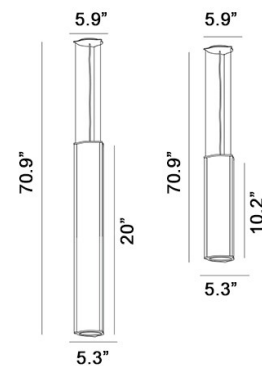

Totem II

Product Name

Totem II Pendant Light

Dimensions

Light Source

Hi Output- 16W 120V 2700K 1520 lumens LED

Low Output- 10W 120V 2700K 920 lumens LED

Features

- Design by Cristian Cubiñá for Almalight
- Pendant lamp for ambient illumination
- Projects light 360 degrees
- Fluted borosilicate glass cylinder with metal base and frame
- Offered in two sizes and plated satin bronze or in black textured paint finish
- Offered in two lumen output options—920 or 1520 lumens
- Dimmable by Triac