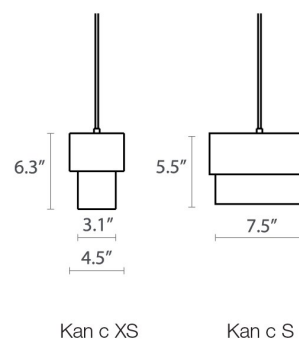

Kan c

Product Name

Kan c Pendant Light

Dimensions

Light Source

XS– 1 x8W GU10 Retrofit LED

S– 1 x 8W GX53 LED 2700K 670lumens

Features