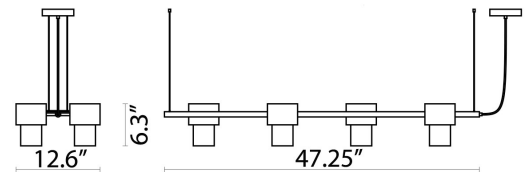

Kan c Linear Articulated

Product Name

Kan c Linear Articulated Pendant Light

Dimensions

Light Source

4 x 8W GU10 Retrofit LED

Features

- Design by Jordi Llopis for Luxcambra
- Linear pendant light with articulating heads for adjustable ambient illumination
- Suitable residential, retail, restaurant, and hospitality
- Cotton shade with metal body
- Shades are offered in grey cotton, sand cotton, or white cotton
- Metal structure are offered in white, black or terracotta