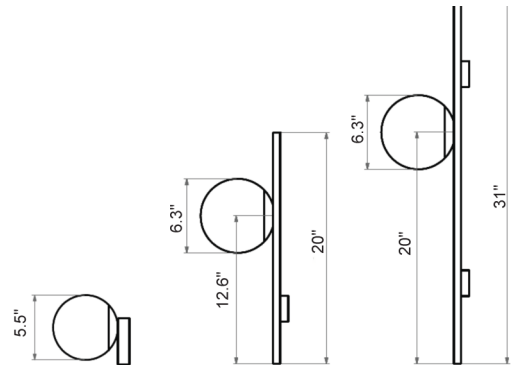

Lymington Wall

Product Name

Lymington Wall Light

Dimensions

Light Source

Small: 1x 12W E12 Retrofit LED lamp

Medium and Large: 1x 12W E26 Retrofit LED lamp

Features