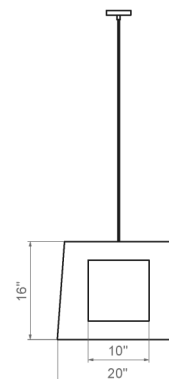

Indiana Pendant

Product Name

Indiana Pendant Light

Dimensions

Light Source

1x 12W E26 Retrofit LED lamp

Features

- Design by Jordi Llopis for Luxcambra
- Pendant light for diffused ambient illumination
- Organza wrapped shade over an internal conical diffuser
- Choice of white, beige, black or grey organza
- Black structure and cotton-covered cord
- Suitable for residential and hospitality