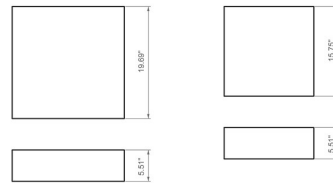

Cuadro Ceiling

Product Name

Cuadro Ceiling Light

Dimensions

Light Source

3x 12W E26 Retrofit LED lamps

Features

- Design by Luxcambra for Luxcambra
- Ceiling lights for diffused ambient illumination
- Lampshade material choices: linen, sacking, Osaka, or cotonet
- Magnetic clamping system
- Suitable for residential and hospitality
- Offered in two sizes
- Color material combinations: White linen, natural cotton, white cotton, Osaka, beige sacking, sack, sand cotonet, taupe arenal, dark sand cotonet, beige, cotonet, black cotonet, or anthracite cotonet