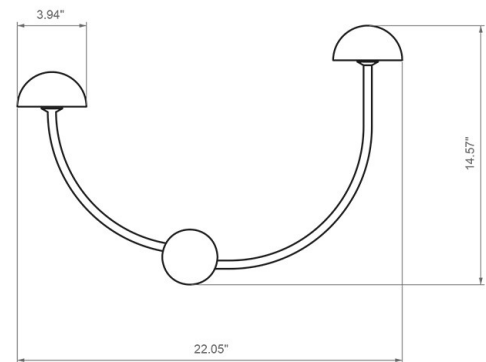

Champignon Wall

Product Name

Champignon Wall Light

Dimensions

Light Source

2x PCB 3.5W LED 2700K 420 lumens

Features

- Design by Benditas Studio for Luxcambra
- Wall light for adjustable indirect illumination
- Inspired by the growth stages of mushrooms
- Adjustable arms
- Black, white, or satin brass structure