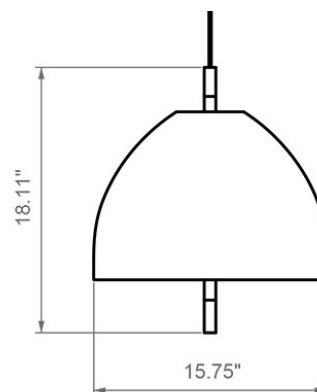

Ama Pendant

Product Name

Ama Pendant Light

Dimensions

Light Source

2 x 12W E26 120V Retrofit LED (not included)

Features

- Design by Luxcambra & Mariano Chitarrini
- for Luxcambra
- Pendant light for direct ambient illumination
- Handwoven wicker shades with hand-turned beech wood, and solid brass details
- Finish choices: Textured matt white finish with natural wicker shade, or polished brass finish with natural wicker shade