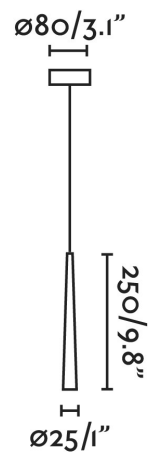

SABI

Product Name

SABI Black Pendant Light

Dimensions

Light Source

1 x 3W 100-240V 2700K 280 lumens CRI >80 30°
Beam spread LED lamp

Features

- Design by Faro
- Pendant light for direct accent illumination
- Aluminum structure, PMMA diffuser
- Matt black finish
- Timeless minimal design
- Integral LED light source
- Includes 47.25 inches of cable
- For use in residential, hospitality, retail, and restaurant applications.