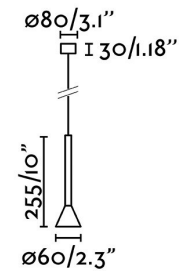

DANKA

Product Name

Danka Satin Gold Pendant Light

Dimensions

⊙ $300/11.8''$

Light Source

1 x 6W 100-240V 3000K 530 lumens CRI >80 60°
Beam spread LED lamp

Features