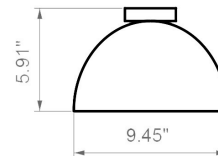

Absis PL

Product Name

Absis PL Ceiling Light

Dimensions

Light Source

Small: 3.5 W 2700K 420 lumens PCB LED

Large: 3.5 W 2700K 420 lumens PCB LED

Features