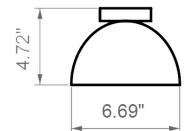

Absis PL

Product Name

Absis PL Ceiling Light

Dimensions

Light Source

Small: 3.5 W 2700K 420 lumens PCB LED

Large: 3.5 W 2700K 420 lumens PCB LED

Features