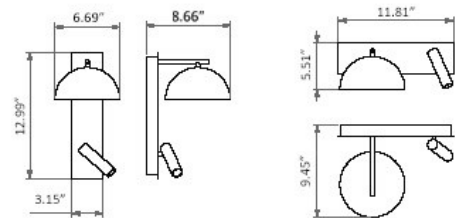

Absis A Reader

Product Name

Absis A Reader Wall Light

Dimensions

Light Source

Ambient: 1x 3.5W 2700K 420 Lumens PCB LED

Reading: 1x 3W 2700K 150 Lumens LED

Features