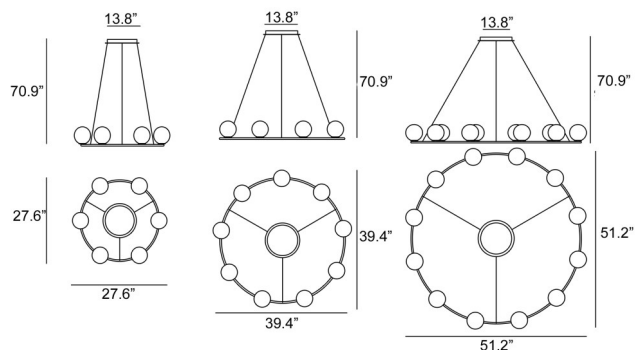

Tribeca Chandelier

Product Name

Tribeca Chandelier

Dimensions

Light Source

6 Lights: 6x 4.5W 2700K 270lumens 80+CRI LED

9 Lights: 9x 4.5W 2700K 270lumens 80+CRI LED

12 Lights: 12x 4.5W 2700K 270lumens 80+CRI LED