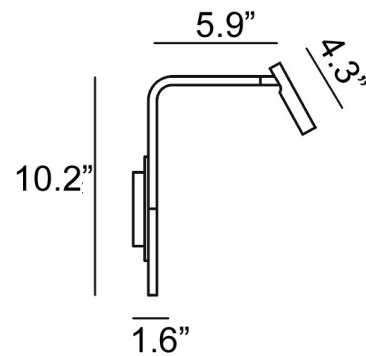

MiniSpot Wall

Product Name

MiniSpot Wall Lamp

Dimensions

Light Source

1 x 3W Cree 3000K 260 lumens LED

Features

- Design by Cristian Cubina for AlmaLight
- Adjustable wall light
- Swing arm moves 180degrees
- Minimal design
- Iron body with painted white or black finish
- Integral LED with 30degree beam spread
- On/off switch on backplate