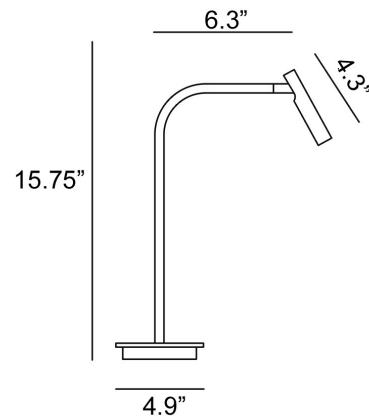

MiniSpot Table

Product Name

MiniSpot Table Lamp

Dimensions

Light Source

1 x 3W Cree 3000K 260 lumens LED

Features

- Design by Cristian Cubina for AlmaLight
- Adjustable table lamp
- Minimal design
- Iron body with painted white or black finish
- Integral LED with 30degree beam spread
- Touch dimming control