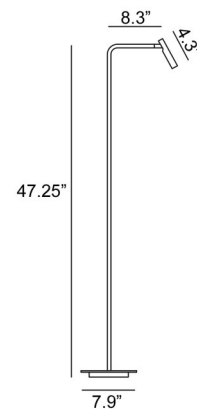

MiniSpot Floor

Product Name

MiniSpot Floor Lamp

Dimensions

Light Source

1 x 3W Cree 3000K 260 lumens LED

Features

- Design by Cristian Cubina for AlmaLight
- Adjustable floor lamp
- Minimal design
- Iron body with painted white or black finish
- Integral LED with 30degree beam spread
- Touch dimming control