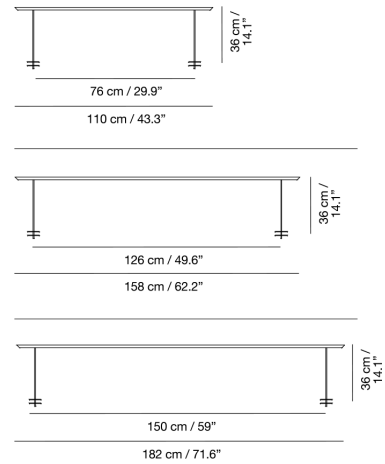

Lineal Biblo

Product Name

Lineal Biblo

Dimensions

Light Source

43.3" 15 W 1606 Lumen. 2700K . CRI 80 LED
 62.2" 30W 2748 Lumen. 2700K . CRI 80 LED
 71.6" 30W. 3206 Lumen. 2700K . CRI 80 LED

Features

- Fixed linear table lamp for direct illumination
- 120° lighting angle
- Equipped with switch
- Aluminum construction: Nickel, white or black finish
- Offered in three sizes