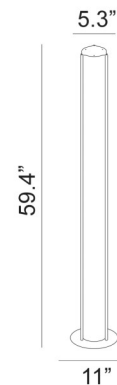

Totem II

Product Name

Totem II Floor Lamp

Dimensions

Light Source

16W 120V 2700K 1520 lumens LED

Features

- Design by Cristian Cubiñá for Almalight
- Floor lamp for ambient illumination
- Projects light 360 degrees
- Fluted borosilicate glass cylinder with metal base and frame
- Offered in plated satin bronze or in black textured paint finish
- Inline dimmer switch