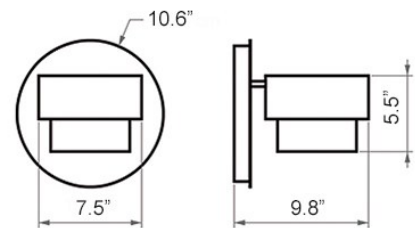

Kan A L

Product Name

Kan A L Wall Light

Dimensions

Light Source

8W GX53 LED

Features

- Design by Jordi Llopis for Luxcambra
- Adjustable wall light for ambient illumination
- Bedside lamp for residential and hospitality
- Cotton or raffia shade with metal body
- Offered in white, black, terracotta, or satin gold finishes