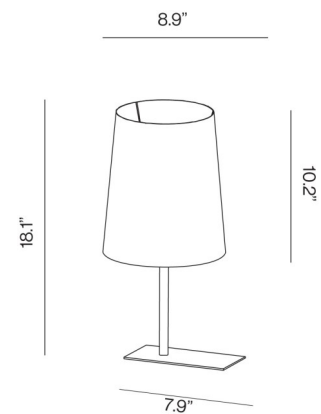

HOTEL TABLE

Product Name

Hotel Table Lamp

Dimensions

Light Source

1 x 60W 120V E26 Incandescent, LED or CFL (not included)

Features

- Table lamp for ambient illumination
- Black cotton shade
- Classic modern design
- Matte nickel finish