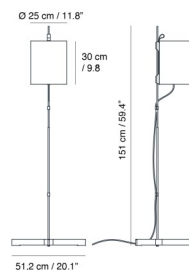

MAGNETIC

Product Name

Magnetic Floor Lamp

Dimensions

Light Source

20W Max 120V E26 Retrofit LED lamp

Features

- Design by Gabriel Teixidó for Carpyen
- Floor lamp for direct ambient illumination
- Shade height is adjusted with magnets
- Metal and wood structure with fabric shade
- Nacre (mother of pearl) with natural oak base and natural fiber shade
- Matt nickel with black oak base and khaki green shade
- On/off switch
- Suitable for residential, hospitality, and corporate applications