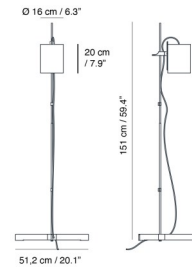

Type: _____

Project: _____

Specifier: _____

Notes: _____

MAGNETIC FOCO

Product Name

Magnetic Foco Floor Lamp

Dimensions

Light Source

20W Max 120V E26 Retrofit LED lamp

Features

- Design by Gabriel Teixidó for Carpyen
- Floor lamp for direct ambient illumination
- Shade adjusts position and height with magnets
- Metal and wood structure with fabric shade
- Nacre (mother of pearl) with natural oak base and natural fiber shade
- Matt nickel with black oak base and khaki green shade
- On/off switch
- Suitable for residential, hospitality, and corporate applications