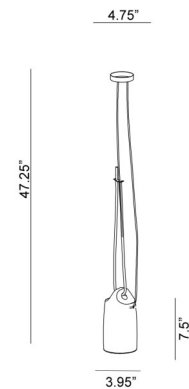

Paros Alabaster

Product Name

Paros Alabaster Pendant Light

Dimensions

Light Source

20W max E12 retrofit LED lamp (not included)

Features

- Design by Josep Novell & Ernest Perera for Almalight
- Alabaster pendant providing direct and diffuse ambient illumination
- Alabaster has unique veining and patterns resulting in no two diffusers being alike
- Textured white canopy